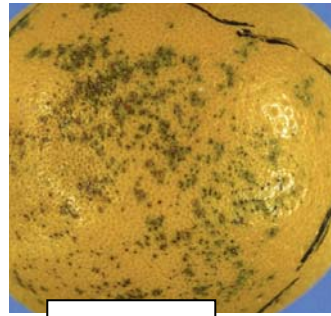

Picture Guide of Pest & Diseases of China Export Quarantine Concern

Orchard Freedom Pest

FRW Adult

FRW Eggs

FRW leaf damage

FRW Adult actual size 

LBAM Eggs

LBAM larvae in fruit rind

LBAM larvae on calyx

LBAM bore hole

LBAM next to calyx

Sorghum head caterpillar - borer

Orange fruit borer

Blastobasid - borer

Orchard Freedom Diseases

Phytophthora

Phytophthora

Septoria

Septoria

Orchard Controlled Pests

Fruit Fly Larvae – all larvae similar in appearance for all listed species

Golden mealybug adult and egg mass

Pacific mealybug adult and egg mass. Similar in appearance to Citrus mealybug

Aleurocanthus White fly: nymph (left), nymph and adults (right)

Flat/Bunch mite

Long thread scale