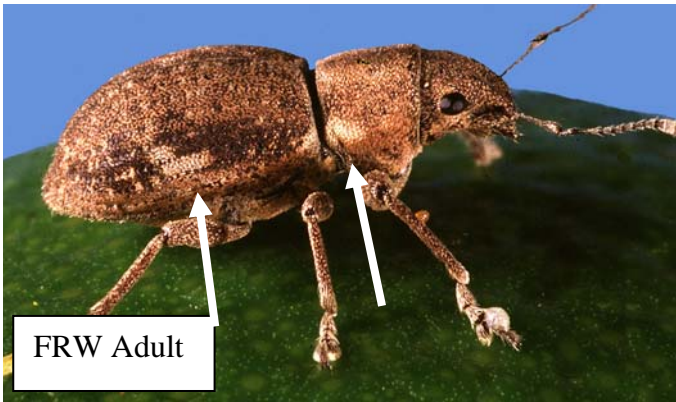

Picture Guide of Pest & Diseases of China Export Quarantine Concern

Orchard Freedom Pest

FRW Adult

FRW Eggs

FRW leaf damage

FRW Adult actual size 

LBAM Eggs

LBAM larvae in fruit rind

LBAM larvae on calyx

LBAM bore hole

LBAM next to calyx

Sorghum head caterpillar - borer

Orange fruit borer

Blastobasid - borer

Orchard Freedom Diseases

Phytophthora

Phytophthora

Septoria

Septoria

Orchard Controlled Pests

Fruit Fly Larvae – all larvae similar in appearance for all listed species

Golden mealybug adult and egg mass

Pacific mealybug adult and egg mass. Similar in appearance to Citrus mealybug

Aleurocanthus White fly: nymph (left), nymph and adults (right)

Flat/Bunch mite

Long thread scale