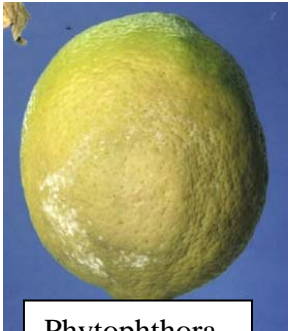

Picture Guide of Pest & Diseases of China Export Quarantine Concern

Orchard Freedom Pest

FRW Adult

FRW Eggs

FRW leaf damage

FRW Adult actual size 

LBAM Eggs

LBAM larvae in fruit rind

LBAM larvae on calyx

LBAM bore hole

LBAM next to calyx

Sorghum head caterpillar - borer

Orange fruit borer

Blastobasid - borer

Orchard Freedom Diseases

Phytophthora

Phytophthora

Septoria

Septoria

Orchard Controlled Pests

Fruit Fly Larvae – all larvae similar in appearance for all listed species

Golden mealybug adult and egg mass

Pacific mealybug adult and egg mass. Similar in appearance to Citrus mealybug

Aleurocanthus White fly: nymph (left), nymph and adults (right)

Flat/Bunch mite

Long thread scale