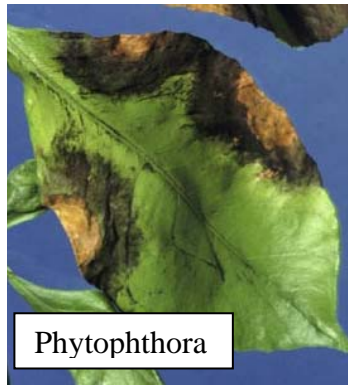

LBAM larvae on calyx

LBAM bore hole

LBAM next to calyx

Sorghum head caterpillar - borer

Orange fruit borer

Blastobasid - borer

Orchard Freedom Diseases

Phytophthora

Phytophthora

Septoria

Septoria

Orchard Controlled Pests

Fruit Fly Larvae – all larvae similar in appearance for all listed species

Golden mealybug adult and egg mass

Pacific mealybug adult and egg mass. Similar in appearance to Citrus mealybug