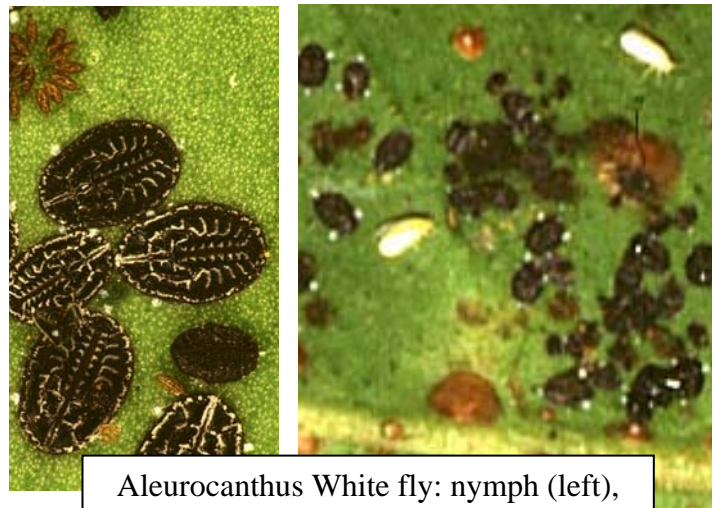

LBAM larvae on calyx

LBAM bore hole

LBAM next to calyx

Sorghum head caterpillar - borer

Orange fruit borer

Blastobasid - borer

Orchard Freedom Diseases

Phytophthora

Phytophthora

Septoria

Septoria

Orchard Controlled Pests

Fruit Fly Larvae – all larvae similar in appearance for all listed species

Golden mealybug adult and egg mass

Pacific mealybug adult and egg mass. Similar in appearance to Citrus mealybug

Aleurocanthus White fly: nymph (left), nymph and adults (right)

Flat/Bunch mite

Long thread scale